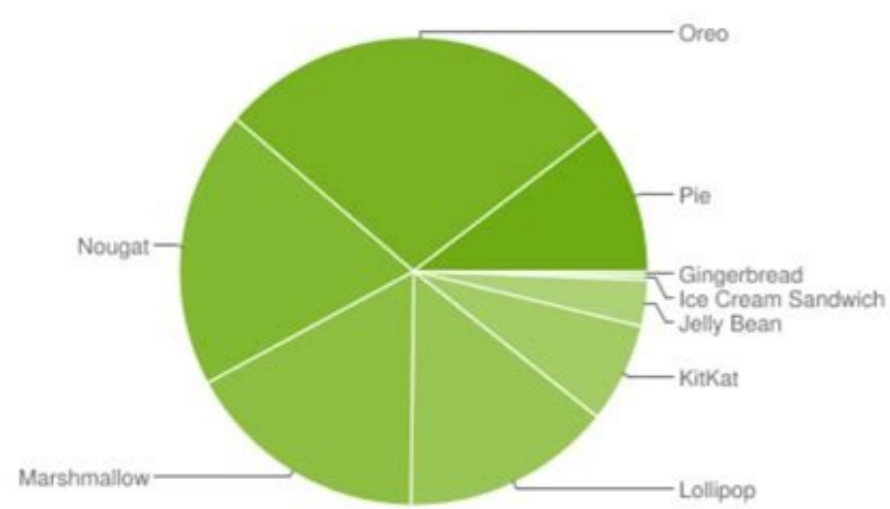

Captive portal android

Data collected during a 7-day period ending on May 7, 2019
Any versions with less than 0.1% distribution are not shown.

Captive portal android 10. Force captive portal android. Bypass captive portal android. How to disable captive portal android. Fake captive portal android. Captive portal android tv. Captive portal android hotspot. Captive portal android tv box.